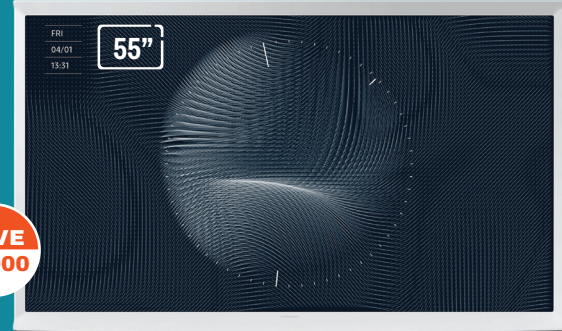

TV & Audio

SAMSUNG

QA65LS03BAKXXA

Now R19 999

SAVE R13000

SAMSUNG

QA65S90CAKXXA

Now R36 999

SAVE R10000

Please bring your TV Licence & ID

SAMSUNG

QA55LS01BAKXXA

Now R12 999

SAVE R9000

SAMSUNG

QA77S95CAKXXA

SAVE R30000

Now R79 999

SAMSUNG

QA55Q60CAKXXA

Now R9 999

SAVE R6000

SAMSUNG

QA55QN90CAKXXA

Now R17 999

SAVE R10000

SAVE R2000

Now R4 499

SAMSUNG

QA55Q70CAKXXA

Now R12 999

SAVE R9000

LG

50UR73006LA.AFBQ

Now R6 999

SAVE R1000

- a5 AI Processor 4K Gen6
- Smart functionality
- Streaming built in
- AI Sound and virtual 5.1 up-mix
- 24 Months Warranty

SAMSUNG

HW-B650/XA

Now R3 999

SAVE R1500

Samsung HW-B650 B-series Soundbar (2022)

LG

OLED65CS3VA.AFBQ

Now R36 999

SAVE R6000

- a5 AI Processor 4K Gen6
- Smart functionality
- Streaming built in
- 24 Months Warranty

LG OLED evo | 2023 10 YEARS

WORLD NO.1 OLED TV

Expert Online Assistance: 087 095 5722

www.expertstores.co.za

Please bring your TV Licence & ID

Please bring your TV Licence & ID

Please bring your TV Licence & ID

Please bring your TV Licence & ID

Please bring your TV Licence & ID