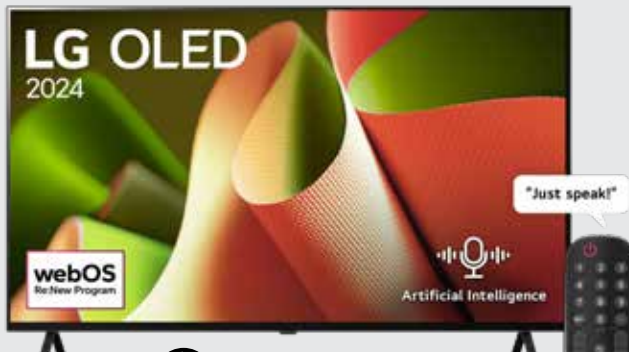

- alpha 9 AI Processor 4K Gen7.
- Brightness Booster.
- narrow bezels.
- Dolby Atmos and Dolby Vision, VRR, G-Sync, and Freesync.

77" LG OLED evo C4 4K Smart TV AI Magic remote Dolby Vision webOS24 2024 OLED77C46LA.AFAB