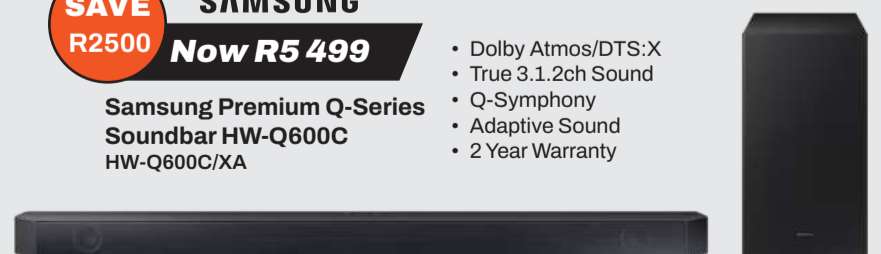

SAVE R2500 **SAMSUNG**
Now R5 499

Samsung Premium Q-Series Soundbar HW-Q600C | HW-Q600C/XA

- Dolby Atmos/DTS:X
- True 3.1.2ch Sound
- Q-Symphony
- Adaptive Sound
- 2 Year Warranty